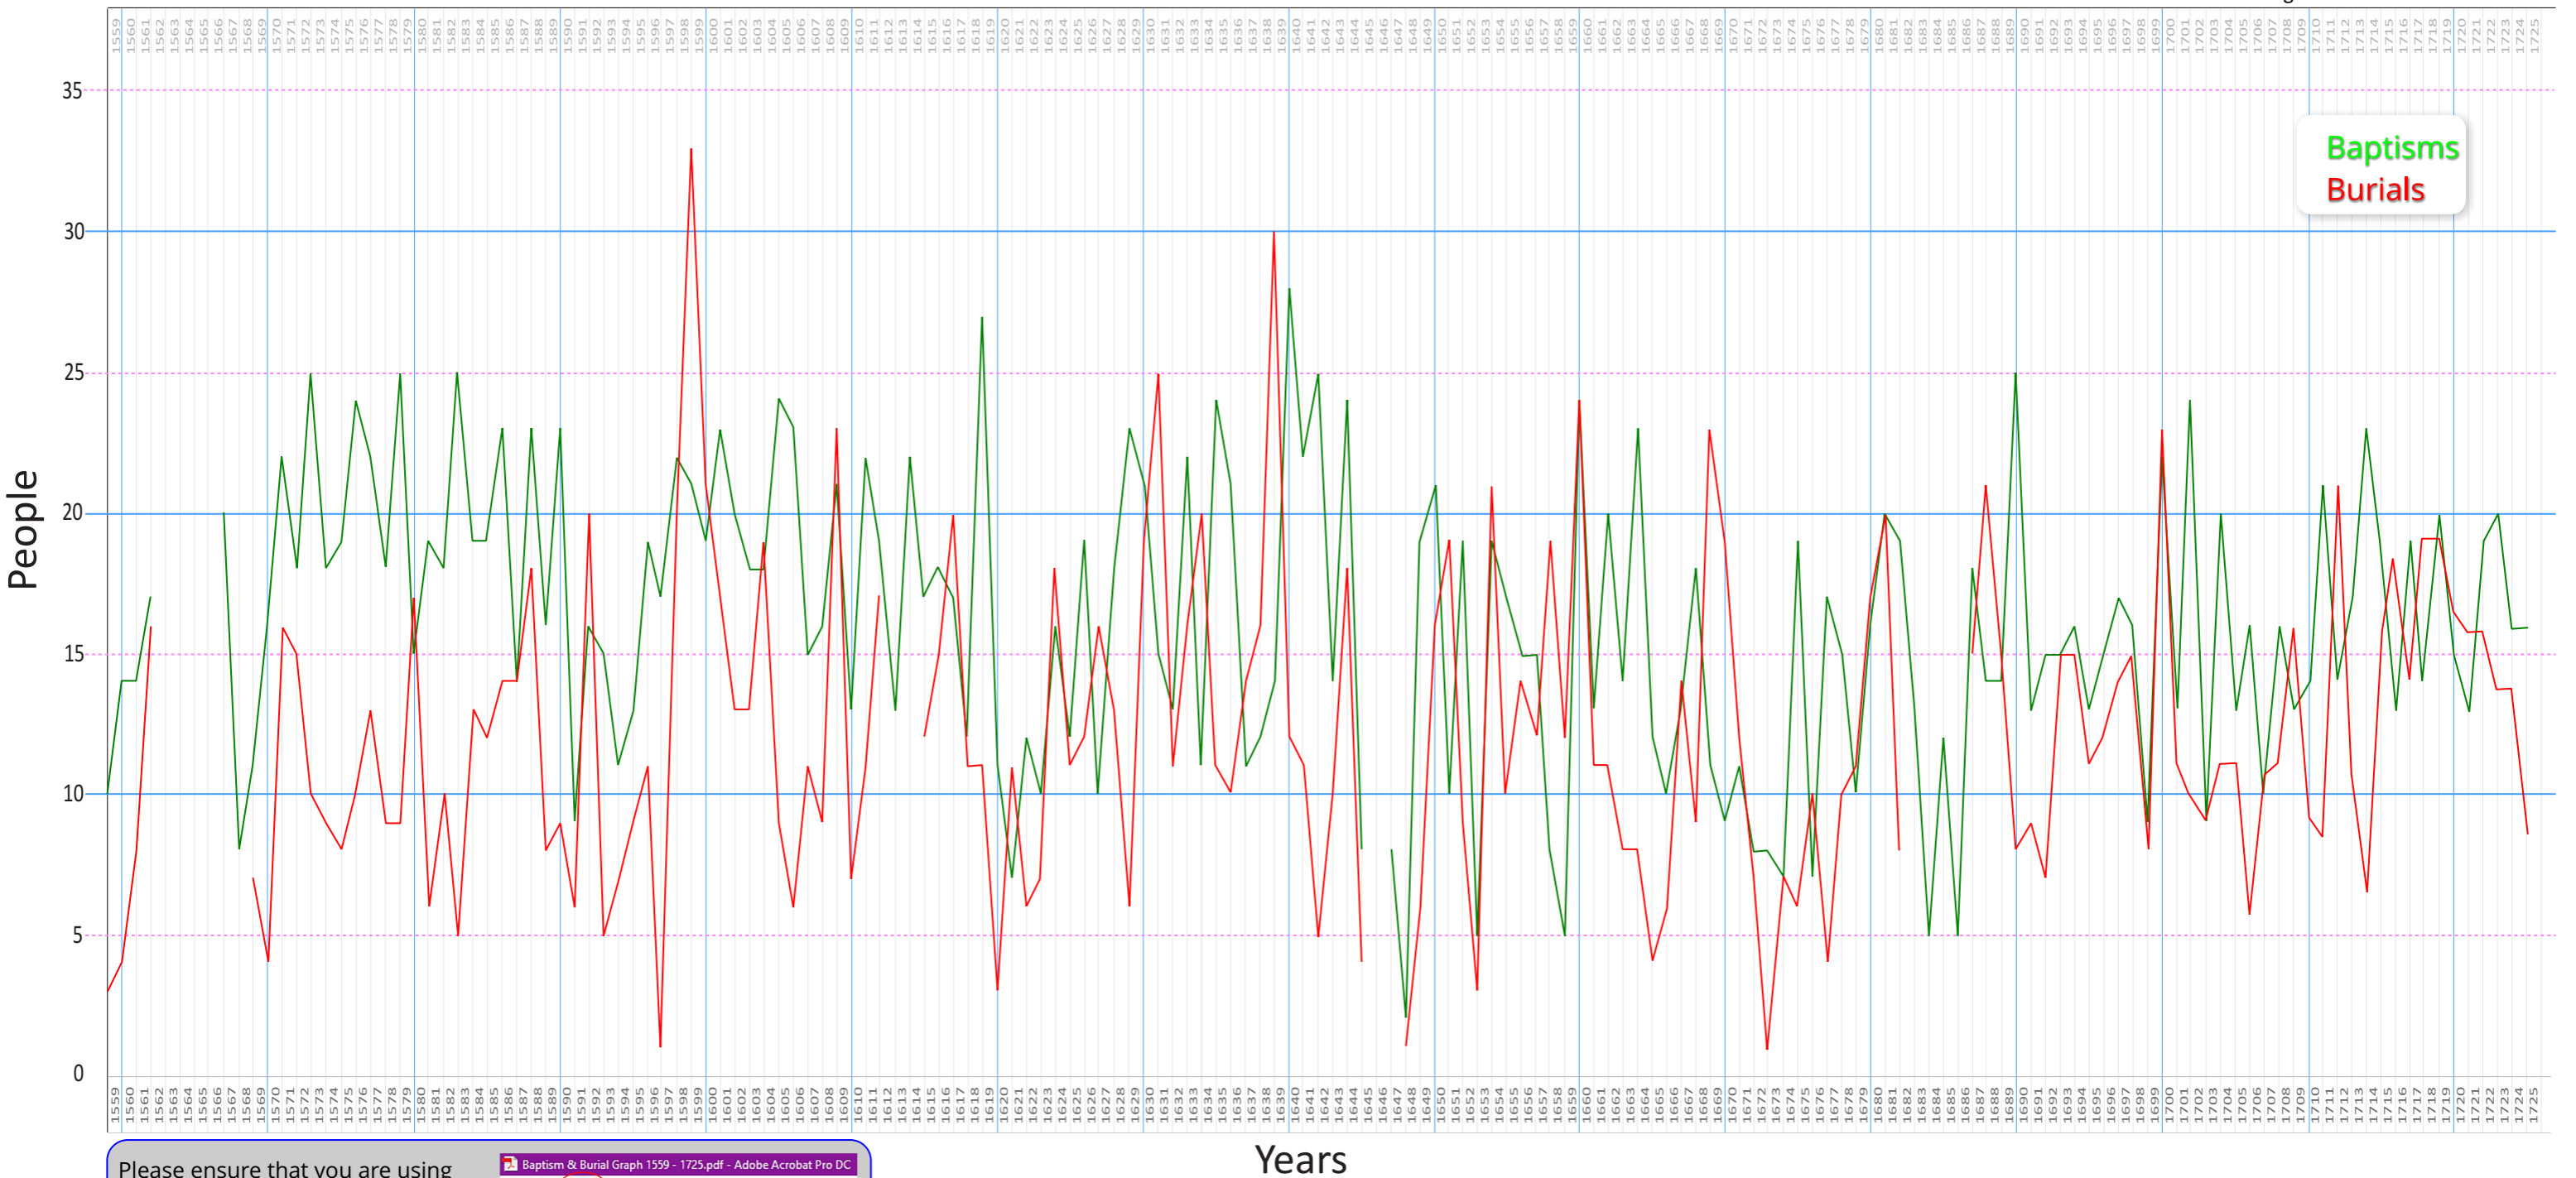

# Graph Showing Langham Baptisms & Burials 1559 to 1725

Data Source:- Langham Parish Records LL&RRO

Please ensure that you are using the latest version of Adobe Acrobat.

Select the View Menu>Show/Hide Navigation Panes>Layers. See fig to the right, you can now turn off or on elements of the display by clicking on an eye icon.